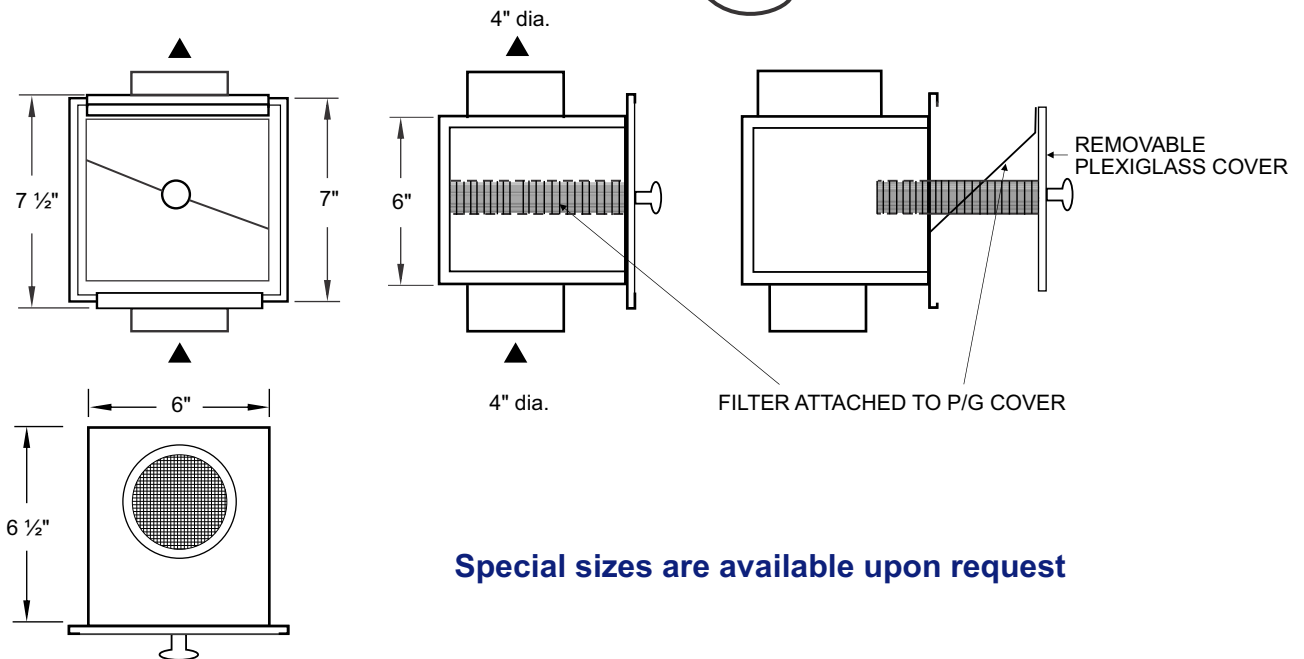

**LINT TRAP  
SURFACE MOUNTED**

LT-180 is equipped with filter frame attached to the removable door for easy operation. Model LT180-45 lint trap has 4" dia. inlet for dryer connection and 5" dia. outlet for better performance. Also available in 4" dia. outlet (Model # LT-180-44). Please specify when ordering.

**New Filter for better Performance**

**DIMENSIONS:**

**Special sizes are available upon request**

Contractor:		<b>LT-180</b>		
Architect:	Job:	Date	Supersedes	Drawing No.
Engineer:	Date Submitted:			