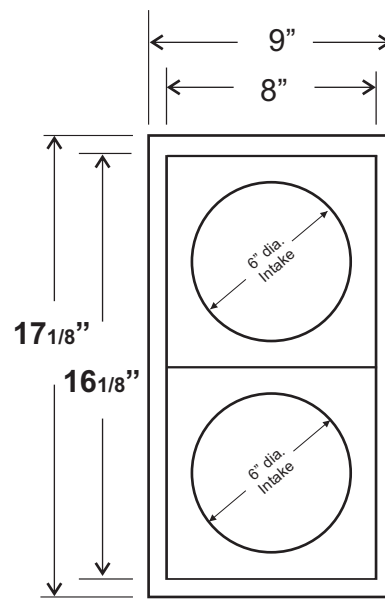

Side View

Back View

Side View

Extruded Aluminum Grille

NOTE:

CAULKING

- 3 SIDES ONLY, NOT ON BOTTOM
- IF CAULKING ALL 4 SIDES, MUST HAVE DRAINING HOLES.

REVERSOMATIC
MANUFACTURING LIMITED

790 Rowntree Dairy Road, Woodbridge, ON Canada L4L 5V3
Tel: 905-851-6701 • Fax: 905-851-8376
www.reversomatic.com • info@reversomatic.com

TITLE: Double Vertical Wallbox c/w Extruded Al. Grille

	DATE	DRAWN BY:
		APPROVED BY:
		DATE: May 7, 2020
		SCALE: NTS
		DRAWING NO: