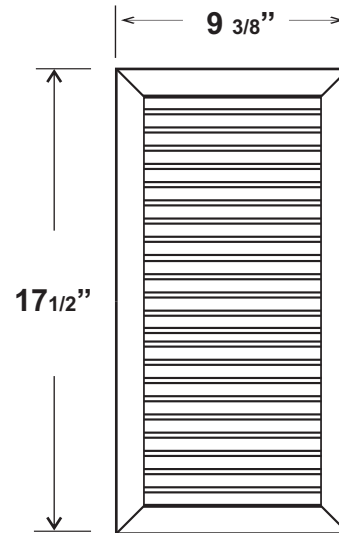

Side View

Back View

Side View

Extruded Aluminum Grille

NOTE:

CAULKING

- 3 SIDES ONLY, NOT ON BOTTOM
- IF CAULKING ALL 4 SIDES, MUST HAVE DRAINING HOLES.

REVERSOMATIC
MANUFACTURING LIMITED

790 Rowntree Dairy Road, Woodbridge, ON Canada L4L 5V3
Tel: 905-851-6701 • Fax: 905-851-8376
www.reversomatic.com • info@reversomatic.com

TITLE: Double Vertical Wallbox c/w Extruded Al. Grille

	DATE	DRAWN BY:
		APPROVED BY:
		DATE: May 7, 2020
		SCALE: NTS
		DRAWING NO: