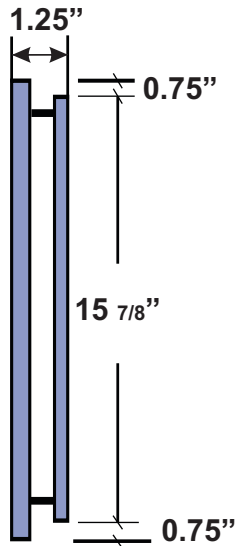

Side View

Back View

Side View

Extruded Aluminum Grille

NOTE:

CAULKING

- 3 SIDES ONLY, NOT ON BOTTOM
- IF CAULKING ALL 4 SIDES, MUST HAVE DRAINING HOLES.

REVERSOMATIC
MANUFACTURING LIMITED

790 Rowntree Dairy Road, Woodbridge, ON Canada L4L 5V3
Tel: 905-851-6701 • Fax: 905-851-8376
www.reversomatic.com • info@reversomatic.com

TITLE: Double Vertical Wallbox c/w Extruded Al. Grille

	DATE	DRAWN BY:
		APPROVED BY:
		DATE: May 7, 2020
		SCALE: NTS
		DRAWING NO: