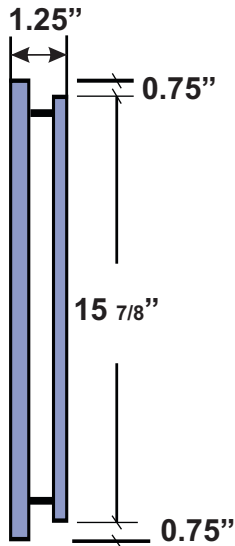

Side View

Back View

Side View

Extruded Aluminum Grille

NOTE:

CAULKING

- 3 SIDES ONLY, NOT ON BOTTOM
- IF CAULKING ALL 4 SIDES, MUST HAVE DRAINING HOLES.

REVERSOMATIC
MANUFACTURING LIMITED

790 Rowntree Dairy Road, Woodbridge, ON Canada L4L 5V3
Tel: 905-851-6701 • Fax: 905-851-8376
www.reversomatic.com • info@reversomatic.com

TITLE: Custom Double Vertical Stacked Wallbox c/w Extruded Al. Grille