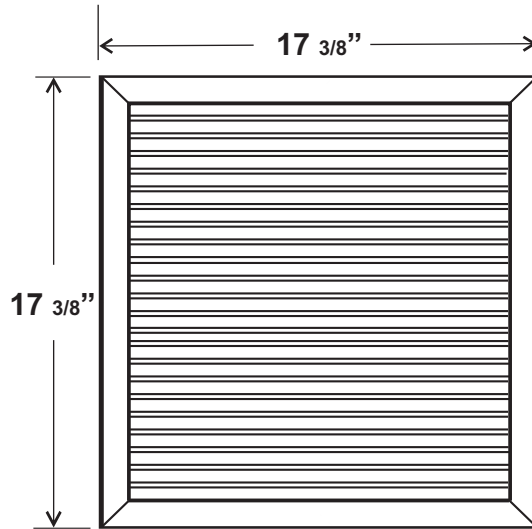

Side View

Back View

Side View

Extruded Aluminum Grille

NOTE:

CAULKING

- 3 SIDES ONLY, NOT ON BOTTOM
- IF CAULKING ALL 4 SIDES, MUST HAVE DRAINING HOLES.

REVERSOMATIC
MANUFACTURING LIMITED

790 Rowntree Dairy Road, Woodbridge, ON Canada L4L 5V3
Tel: 905-851-6701 • Fax: 905-851-8376
www.reversomatic.com • info@reversomatic.com

TITLE: Custom Double Vertical Stacked Wallbox c/w Extruded Al. Grille