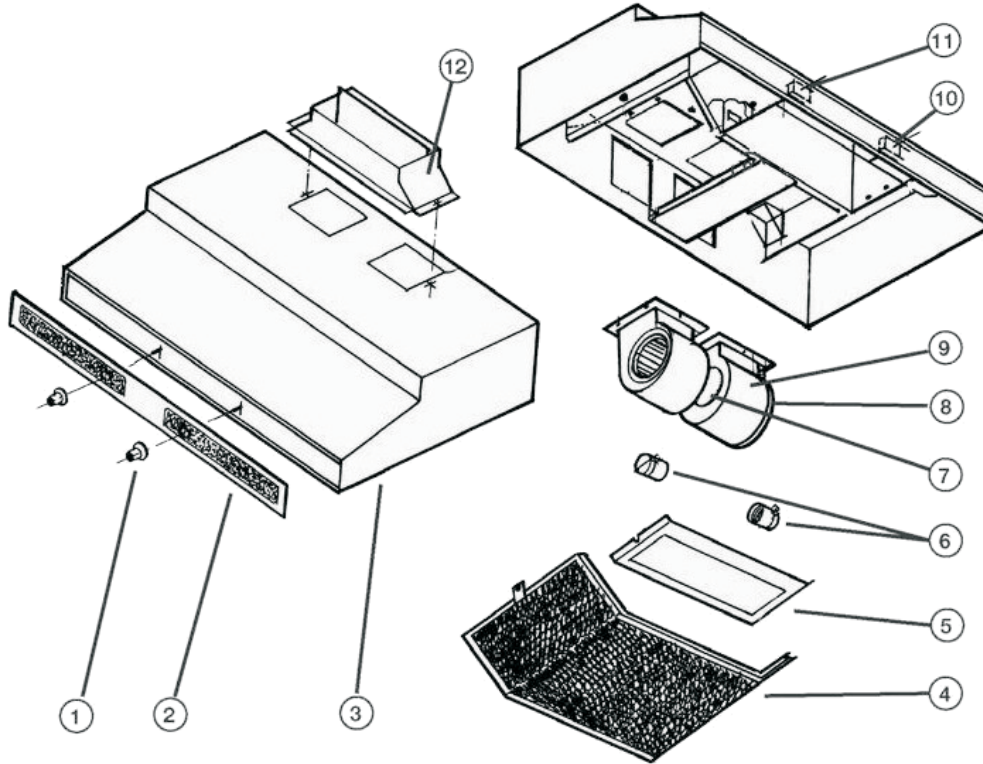

PARTS LIST

REFERENCE	DESCRIPTION	PART NO.	
1	Knob	014015	
2	Front Panel	014052	
3	Housing 30"	010266	
	Housing 36"	010267	
4	Grease Filter	4049	
5	Lighting Panel	011822	
6	Lamp Socket	014009	
7	Motor 3000-475	013058	
	Motor 3000-300	013022	
8	Blower Wheels 3000-475	013223 / 013224	
	Blower Wheels 3000-300	013203 / 013204	
9	Blower Housing 3000-475	010312 010313	
	Blower Housing 3000-300	010310 010311	
10	Motor Speed Control	014003	
11	ON/OFF Switch	014010	
12	Damper Range Hood	010273	