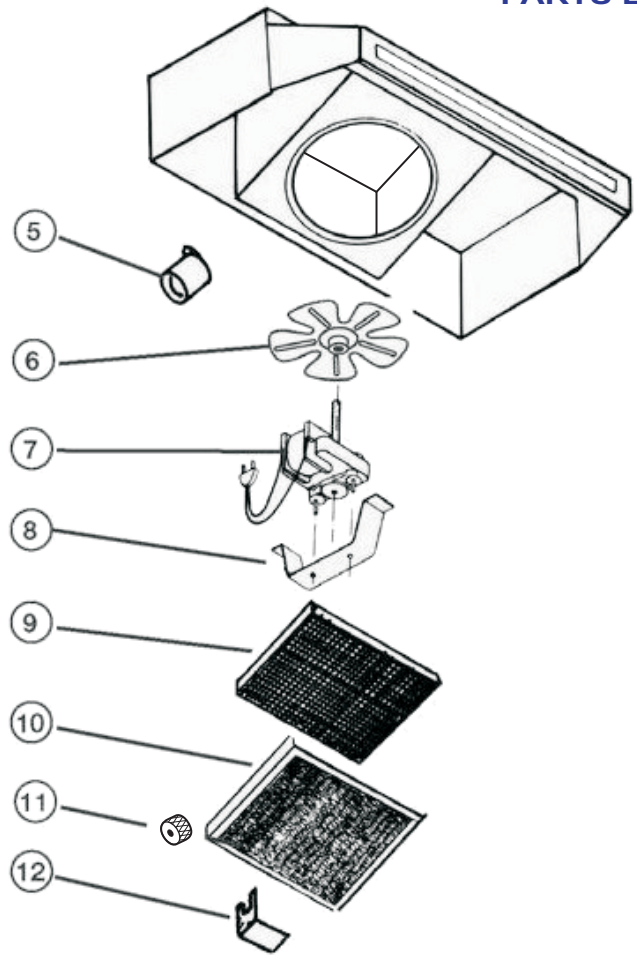

RH1000-225, RH1000-225CF

PARTS LIST

REFERENCE	DESCRIPTION	PART NO.	
1	Outlet Damper	010271	
2	Light Switch	014011	
3	Motor Speed Control	014003	
4	Housing 24"	010260	
	Housing 30"	010262	
5	Socket	014008	
6	Blade	013282	
7	Motor	013006	
8	Motor Bracket	011119	
9	Charcoal Filter	4051	
10	Grease Filter	4047	
11	Nut	014016	
12	Grease Filter Clamp	018112	