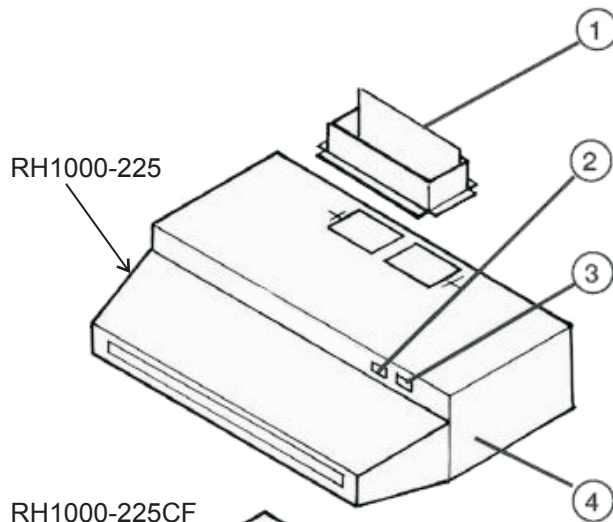

RH1000-225, RH1000-225CF

PARTS LIST

REFERENCE	DESCRIPTION	PART NO.	
1	Outlet Damper	010271	
2	Light Switch	014011	
3	Motor Speed Control	014003	
4	Housing 24"	010260	
	Housing 30"	010262	
5	Socket	014008	
6	Blade	013282	
7	Motor	013006	
8	Motor Bracket	011119	
9	Charcoal Filter	4051	
10	Grease Filter	4047	
11	Nut	014016	
12	Grease Filter Clamp	018112	