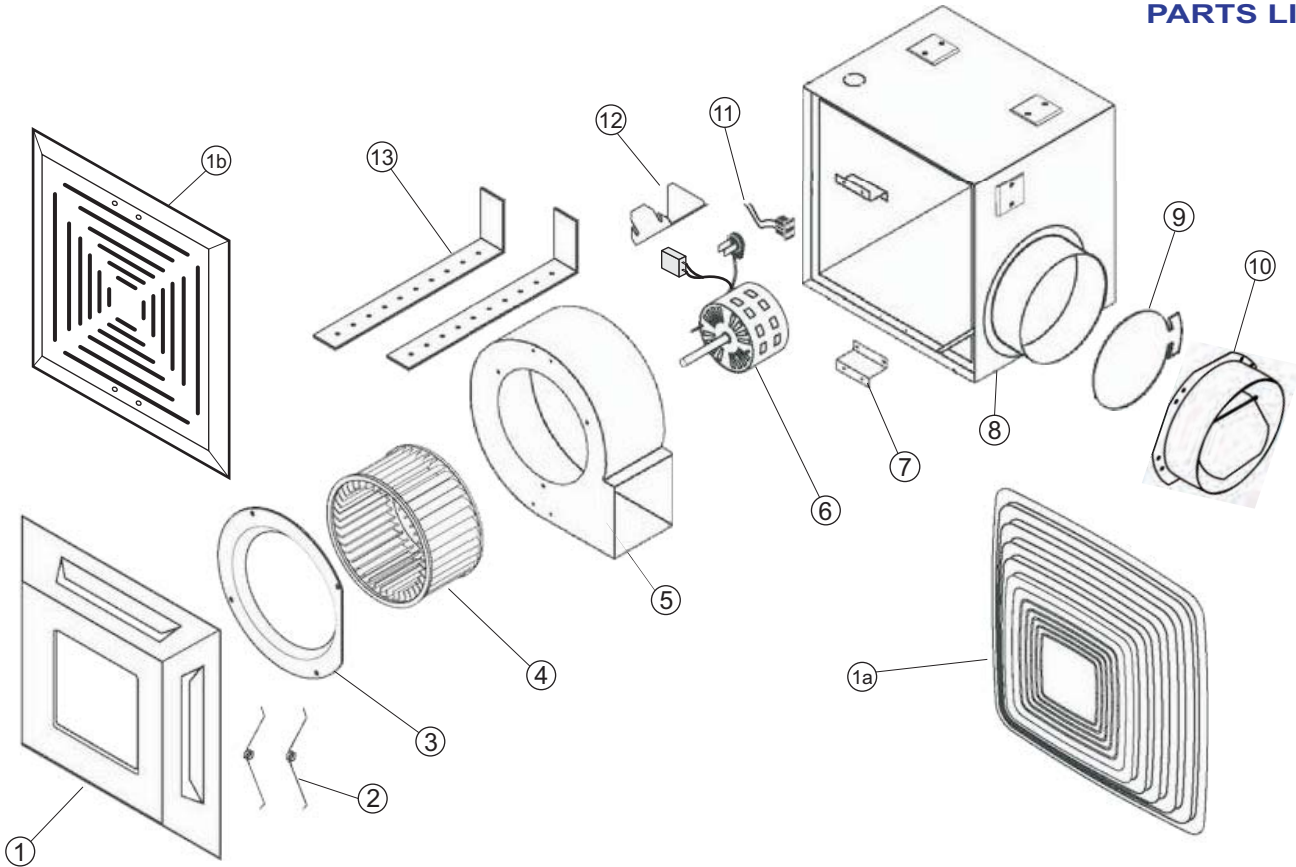

REVERSOMATIC

QCF-130ES (QCF-130BC)

PARTS LIST

REFERENCE	DESCRIPTION	PART NO.	
1	Grille (Painted White)	011056	
1a	Grille Plastic (Hi-Impact Styrene)	014191	
1b	Grille Aluminum (Painted White)	011104	
2	Torsion Spring	014004	
3	Cover Plate / Ring	011082	
4	Blower Wheel	013215	
5	Blower Housing	010231	
6	Motor	013043	
7	Blower Mtg. Brackets	011071	
8	Housing	010153	
9	Neoprene Damper	014035	
10	5" dia. Plastic Backdraft Damper	PBD5	
11	Receptacle	014001	
12	Electrical Box / Cover	011143	
13	Mounting Bracket	011135	