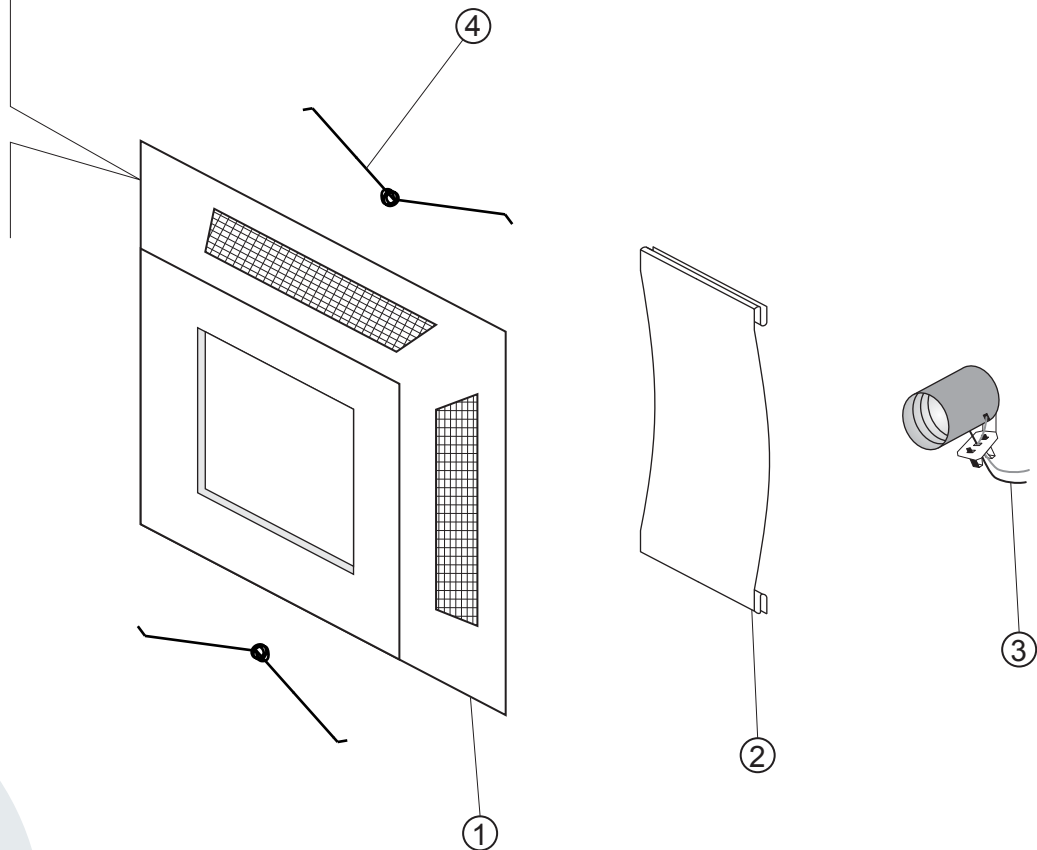

Available for:

EBL-50  
EBL-60  
EBL-70  
EBL-80  
EBL-100

REFERENCE	DESCRIPTION	PART NO.	
1	Grille (Painted)	4067	
2	Baffle	010269	
3	Socket	014006	
4	Torsion Spring	014004	