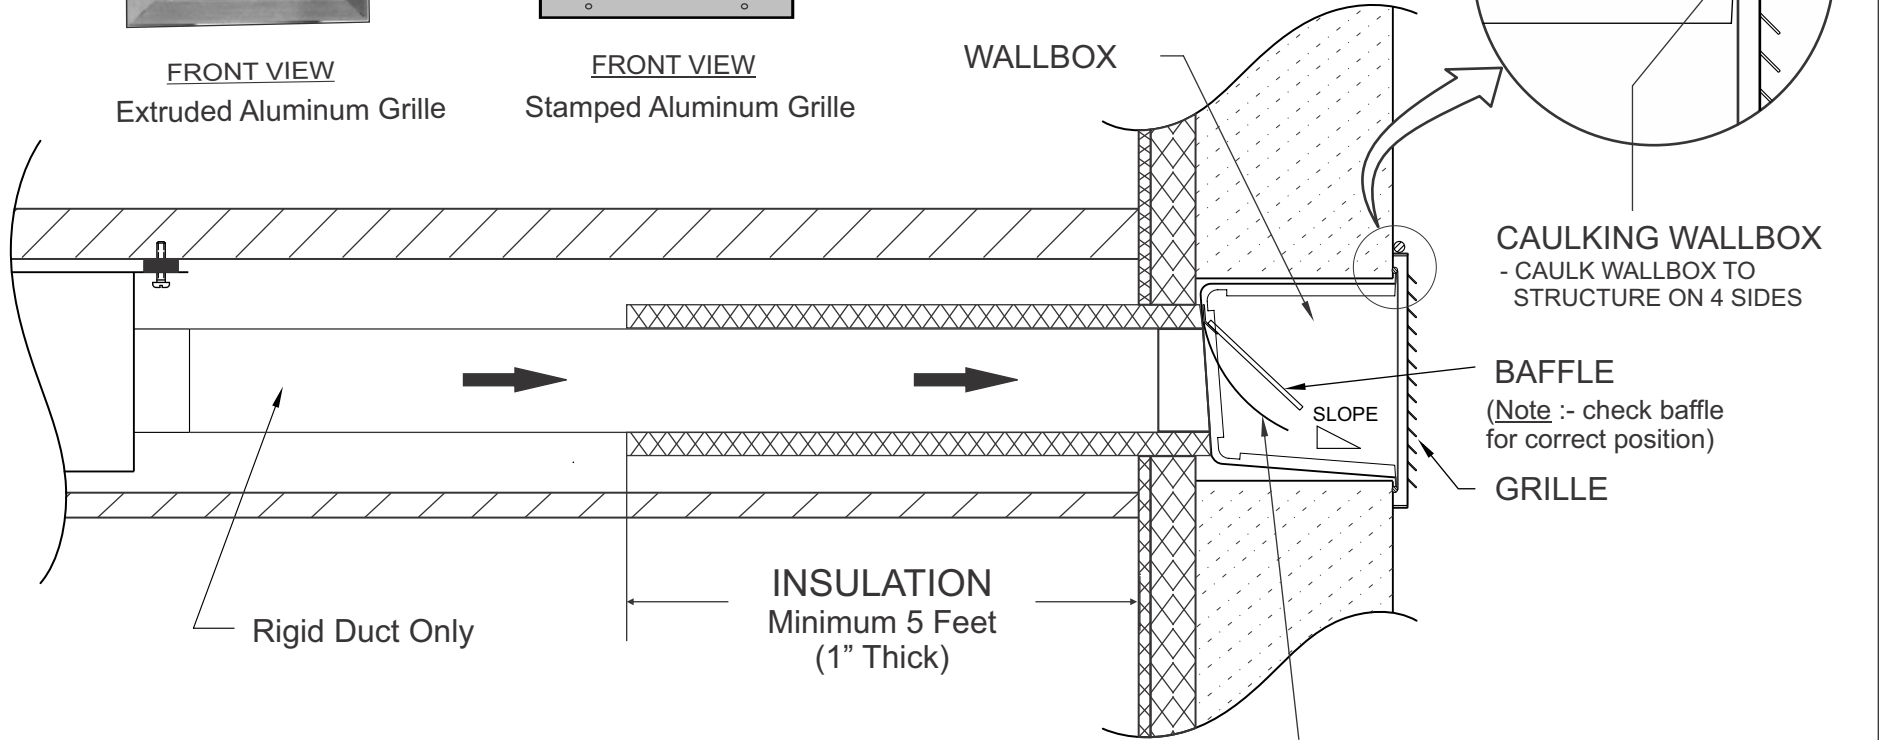

FRONT VIEW  
Extruded Aluminum Grille

FRONT VIEW  
Stamped Aluminum Grille

CAULKING GRILLE  
- 3 SIDES ONLY, NOT ON  
BOTTOM

CAULKING WALLBOX  
- CAULK WALLBOX TO  
STRUCTURE ON 4 SIDES

Note :- Before installing the wall-box,  
make sure neoprene damper  
function properly.

TITLE: **TYPICAL WALL BOX INSTALLATION**

REVISION	DATE	DRAWN BY:
		APPROVED BY:
		DATE: 10/21/14
		SCALE: NTS
		DRAWING NO: