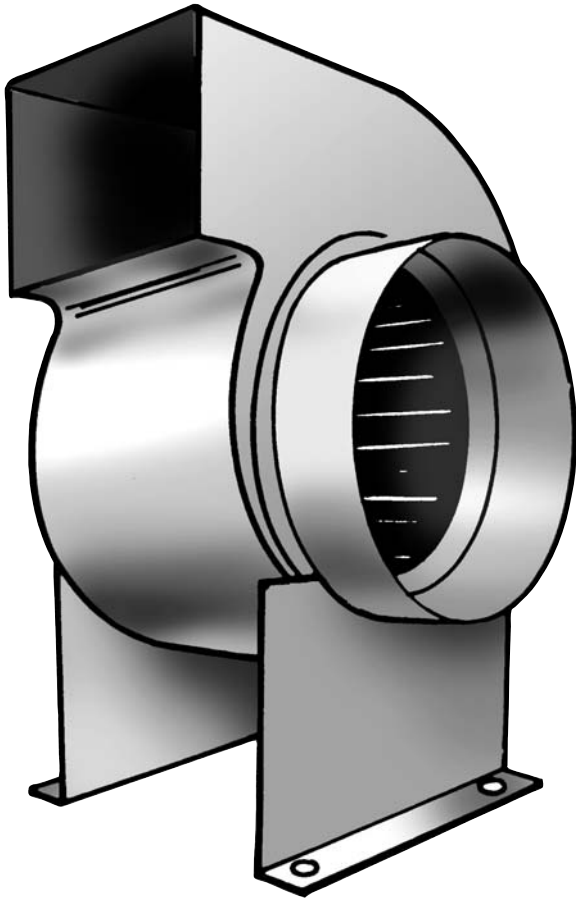

GPB SERIES

Designed to fit a host of commercial, industrial and institutional applications. Each unit can be installed in any of 90° spaced 4 positions.

GENERAL PURPOSE BLOWER

Models: GPB-450 GPB-400
GPB-250 GPB-200 GPB2-130

GPB-450, GPB-400
GPB-250, GPB-200

GPB2-130
Specially designed for
woodburning stoves
and space heaters

May, 2006

Reversomatic Manufacturing Ltd.

790 ROWNTREE DAIRY ROAD ▪ WOODBRIDGE, ONTARIO, CANADA L4L 5V3 ▪ PHONE (905) 851-6701 ▪ FAX (905) 851-8376