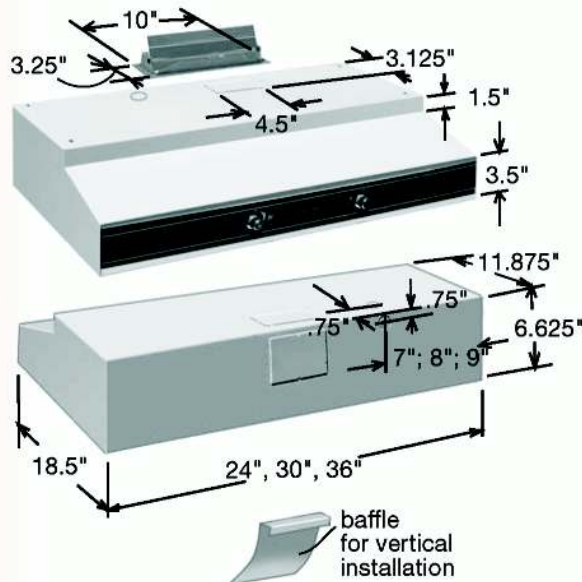

# REVERSOMATIC RANGE HOODS

Models

**Ducted:**

**Deluxe 2000-130, 2000-200**

These Deluxe range hoods offer...

- Modern styling, dependability, excellent air movement, ducted (3 1/4" x 10")
- Centrifugal blower wheel
- Enclosed 60W light (lamp not included)
- Rotary on/off light switch
- Equipped with variable speed switch and powerful motor for excellent aspiration
- Assembly of grease mesh filter and light lens
- 3 1/4" x 10" duct adapter includes damper
- Keyhole mounting slots for easy & convenient installation
- Three sizes: 24", 30", 36"
- Three beautiful enamel finishes: Almond, Black and White
- Also available in stainless steel
- Exhaust air knockouts for vertical or horizontal discharge
- Knockouts for wiring on top or back

RPM (Revolutions per minute) shown is nominal and performance is based on actual speed of test.  
Unit was tested with inlet filter & outlet damper.